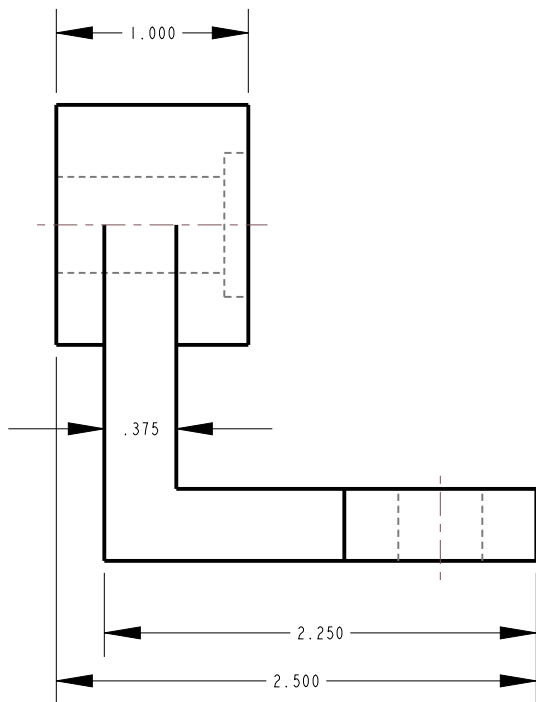

SOFTWARE CREO

DESIGN PART  
LAYOUT PART  
-B-SIZE TITLE BLOCK  
-DIMENSION PART AS SHOWN  
-FILL OUT TITLE BLOCK  
PRINT FINAL DRAWING

NAME :

COMPUTER #

DATE :

DWG :

BRIGHTON HIGH SCHOOL

HOUR :

SCALE :

SHEET: 1 OF 1