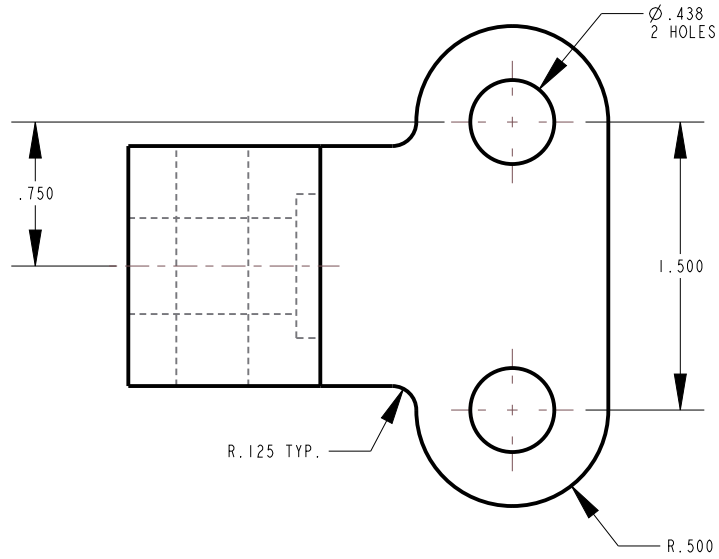

SOFTWARE CREO

DESIGN PART  
LAYOUT PART  
-B-SIZE TITLE BLOCK  
-DIMENSION PART AS SHOWN  
-FILL OUT TITLE BLOCK  
PRINT FINAL DRAWING

NAME :

COMPUTER #

DATE :

DWG :

BRIGHTON HIGH SCHOOL

HOUR :

SCALE :

SHEET: 1 OF 1