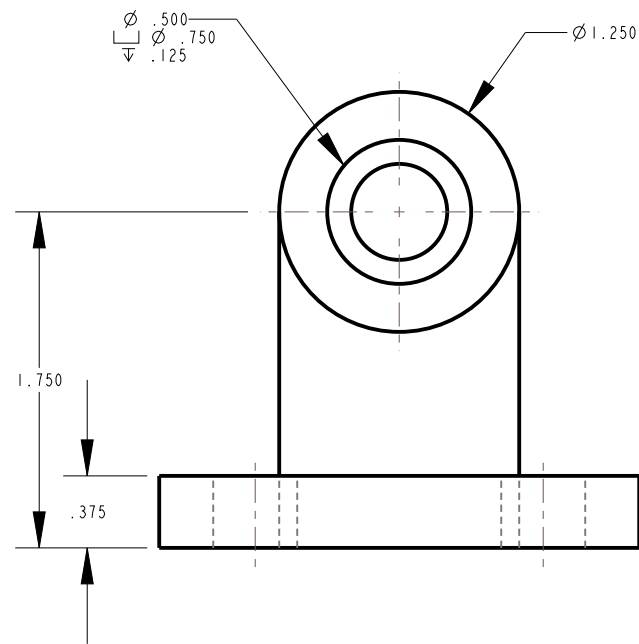

SOFTWARE CREO

DESIGN PART  
LAYOUT PART  
-B-SIZE TITLE BLOCK  
-DIMENSION PART AS SHOWN  
-FILL OUT TITLE BLOCK  
PRINT FINAL DRAWING

NAME :

COMPUTER #

DATE :

DWG :

BRIGHTON HIGH SCHOOL

HOUR :

SCALE :

SHEET: 1 OF 1